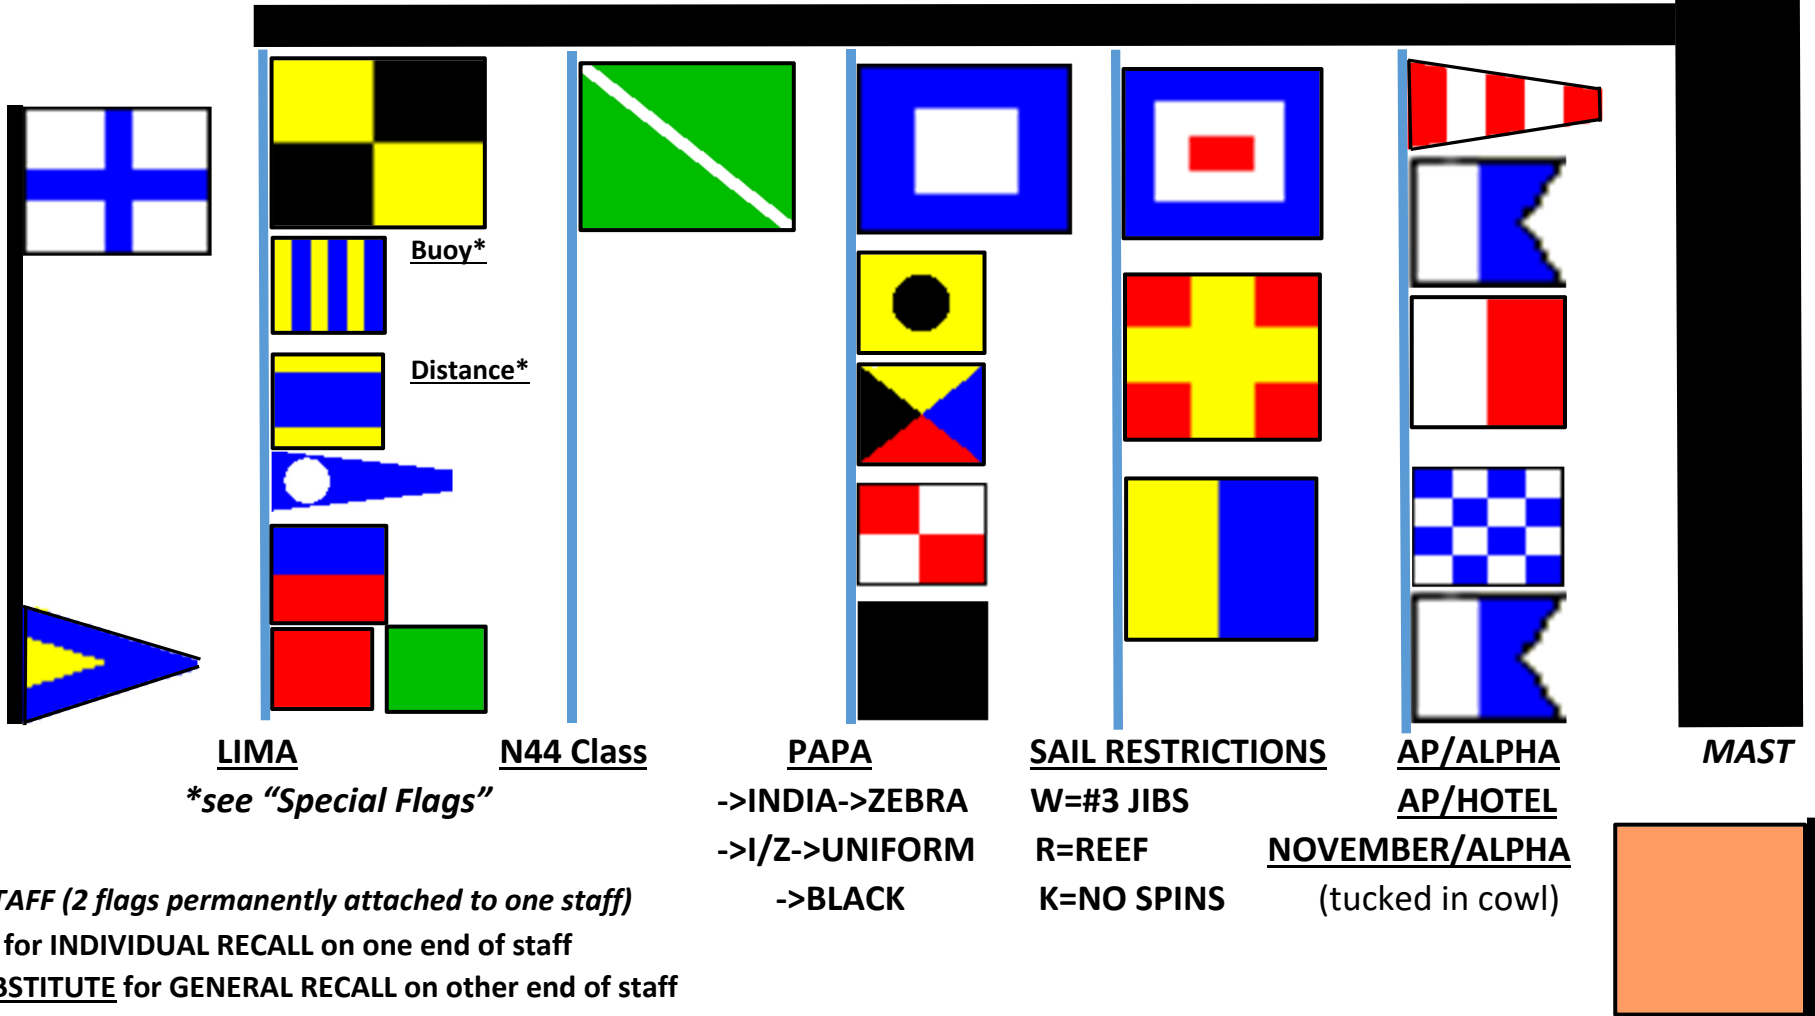

NASS RC FLAG HALYARD POLE RIGGING ON NAVY 44 FOR LLOYD PHOENIX REGATTA

FLAG HALYARD POLE

OCS STAFF (2 flags permanently attached to one staff)
 X-RAY for INDIVIDUAL RECALL on one end of staff
 1st SUBSTITUTE for GENERAL RECALL on other end of staff

ORANGE flag – moveable (Velcro to vertical shroud or radar mast)

*2019 LLOYD PHOENIX-Special Flags (RC Signal Boat)

BUOY RACES

GOLF
(yellow along Luff)
LEEWARD GATE

DISTANCE RACES

DELTA
DISTANCE COURSE
(posted NLT WARNING)

NUMERAL PENNANT (1-12)**

IF ADDITIONAL FIRST WINDWARD MARK FOR DISTANCE RACE

ECHO
(BLUE on top)
WINDWARD MARK TO **PORT**

RED
(ECHO Starting Mark = YELLOW gumdrop)

ECHO
(BLUE on top)
WINDWARD MARK TO **STARBOARD**

GREEN
(ECHO Starting Mark = YELLOW gumdrop)

**NUMERAL PENNANTS

orientation

**NUMERAL PENNANTS