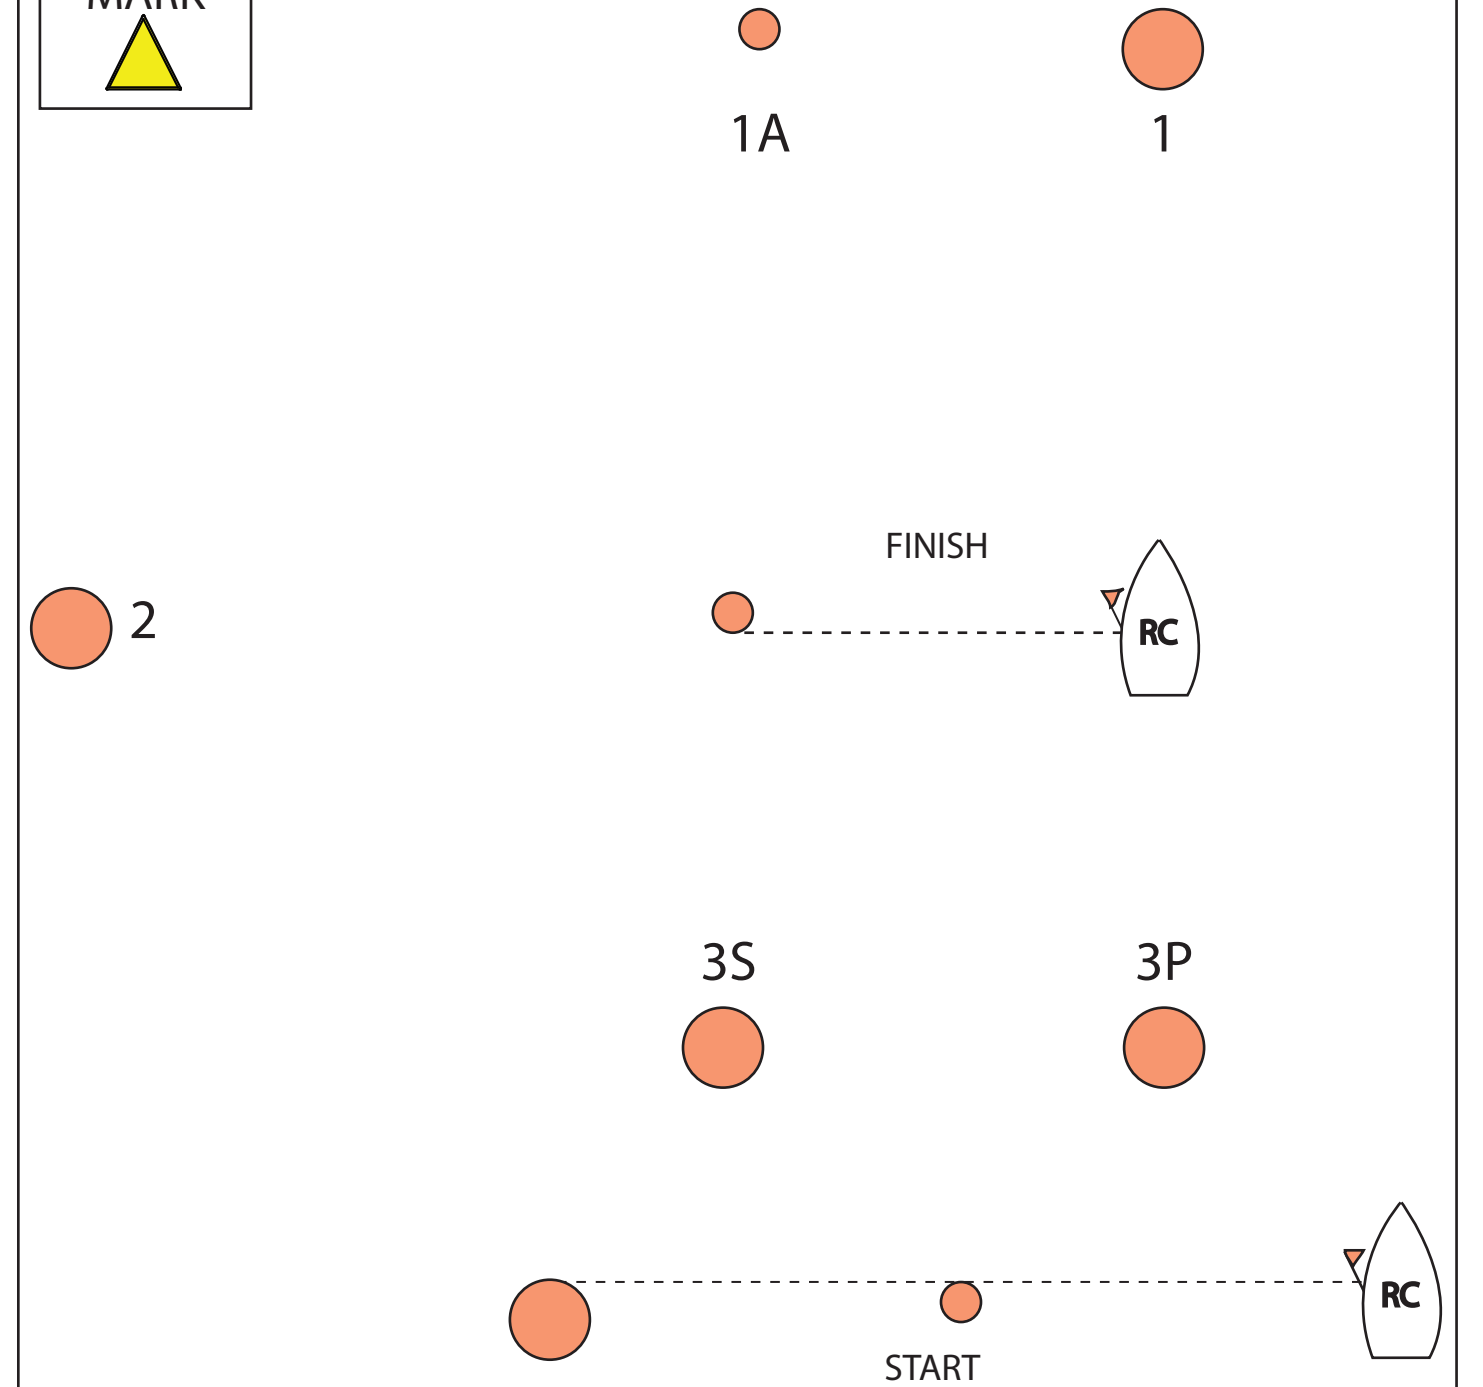

COURSE DIAGRAM (not to scale)

COURSE #1 WINDWARD/LEEWARD
START-1-1A-3S/P-1-1A-3S/P-FINISH

COURSE #2 WINDWARD/LEEWARD/TRIANGLE
START-1-1A-3S/P-1-2-3-FINISH

(Mark 1A and one gate mark will be removed when they are no longer needed)