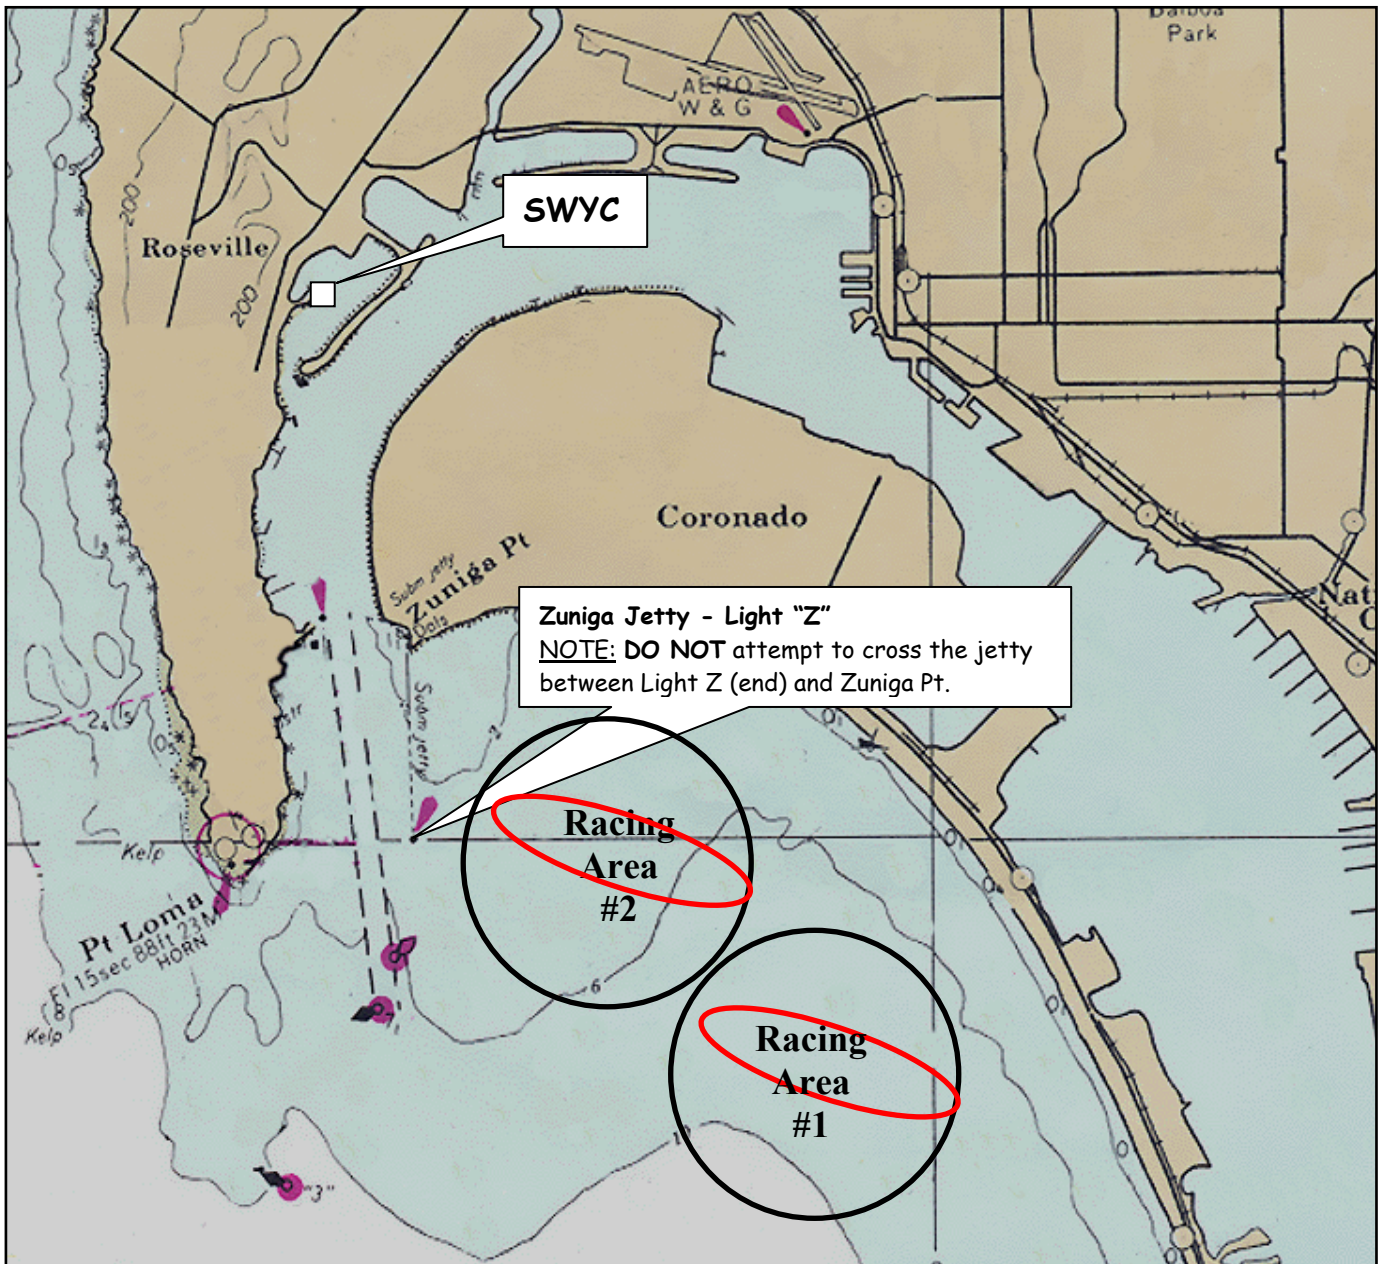

Attachment #1

Zuniga Jetty - Light "Z"
NOTE: DO NOT attempt to cross the jetty between Light Z (end) and Zuniga Pt.

**Course Location - 49er Pre-Trials
October 19 - 22, 2006**

Racing Area
windward/leeward course
0.75 to 2 n.m. in length
located approx. 2.5 n.m. @ 125° mag. from Zuniga Jetty "Z".